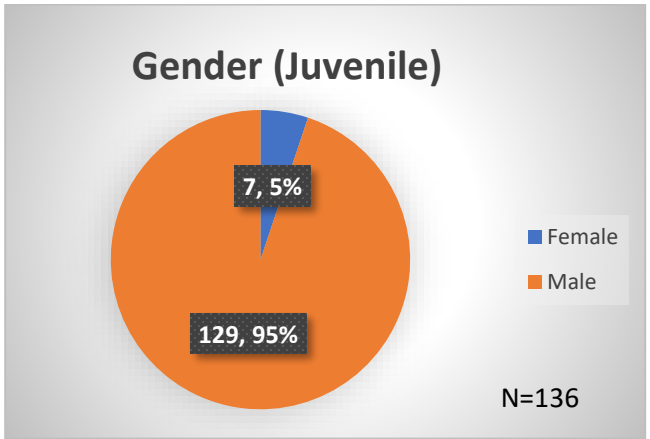

Daily Data Dashboard – August 10, 2023
Demographics for JTDC Population
Thursday Morning Midnight Count

Total # of probation Involved youth¹: 1,281

¹ Probation Active: Any youth who is pending sentencing with an active social history, has been formally placed on probation or supervision with Cook County Juvenile Probation on the date of the report.
 *Age, Gender and Race for Criminal Court population (N=2) is not represented in this report.
 Data sources: cFive Supervisor – Probation Population and RMIS – JTDC Population