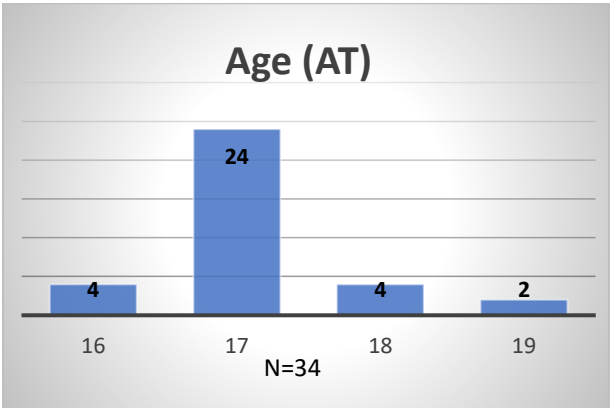

Daily Data Dashboard – August 10, 2023
Demographics for JTDC Population
Thursday Morning Midnight Count

Total # of probation Involved youth¹: 1,281

¹ Probation Active: Any youth who is pending sentencing with an active social history, has been formally placed on probation or supervision with Cook County Juvenile Probation on the date of the report.
 *Age, Gender and Race for Criminal Court population (N=2) is not represented in this report.
 Data sources: cFive Supervisor – Probation Population and RMIS – JTDC Population