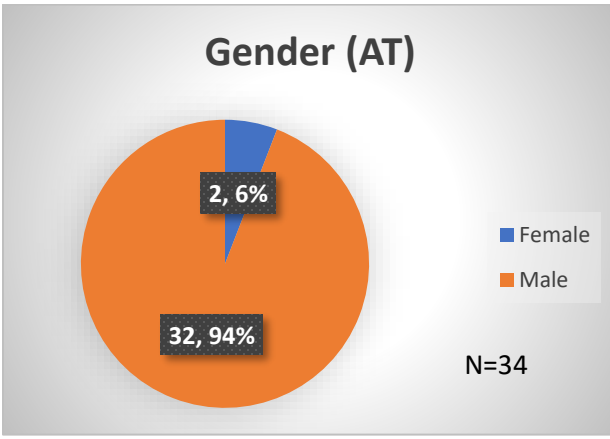

Daily Data Dashboard – August 10, 2023
Demographics for JTDC Population
Thursday Morning Midnight Count

Total # of probation Involved youth¹: 1,281

¹ Probation Active: Any youth who is pending sentencing with an active social history, has been formally placed on probation or supervision with Cook County Juvenile Probation on the date of the report.
 *Age, Gender and Race for Criminal Court population (N=2) is not represented in this report.
 Data sources: cFive Supervisor – Probation Population and RMIS – JTDC Population