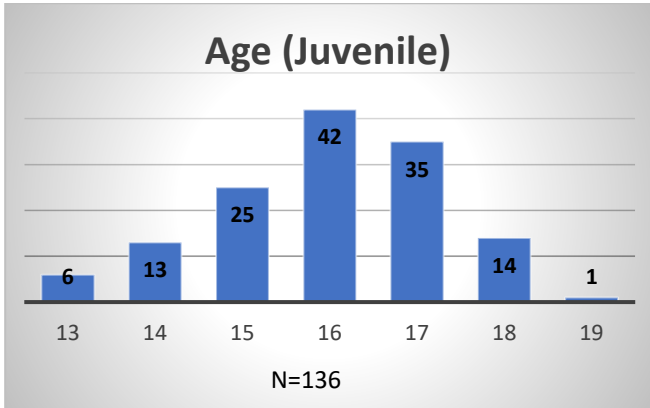

Daily Data Dashboard – August 10, 2023
Demographics for JTDC Population
Thursday Morning Midnight Count

Total # of probation Involved youth¹: 1,281

¹ Probation Active: Any youth who is pending sentencing with an active social history, has been formally placed on probation or supervision with Cook County Juvenile Probation on the date of the report.
 *Age, Gender and Race for Criminal Court population (N=2) is not represented in this report.
 Data sources: cFive Supervisor – Probation Population and RMIS – JTDC Population

Daily Data Dashboard – August 10, 2023
Demographics for JTDC Population
Thursday Morning Midnight Count