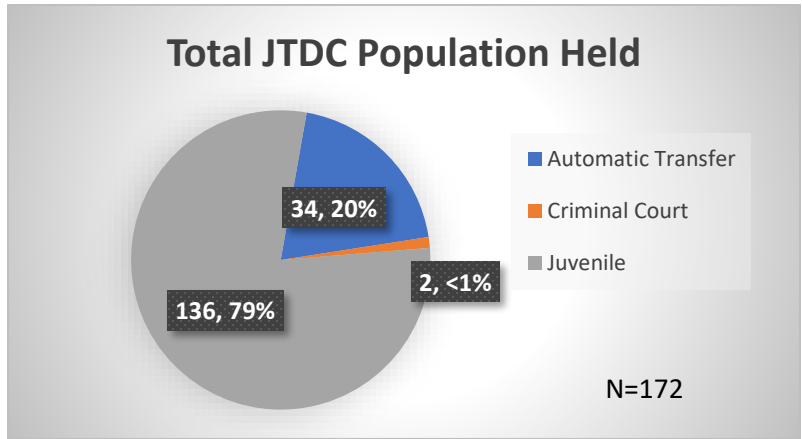

Daily Data Dashboard – August 10, 2023
Demographics for JTDC Population
Thursday Morning Midnight Count

Total # of probation Involved youth¹: 1,281

¹ Probation Active: Any youth who is pending sentencing with an active social history, has been formally placed on probation or supervision with Cook County Juvenile Probation on the date of the report.
 *Age, Gender and Race for Criminal Court population (N=2) is not represented in this report.
 Data sources: cFive Supervisor – Probation Population and RMIS – JTDC Population